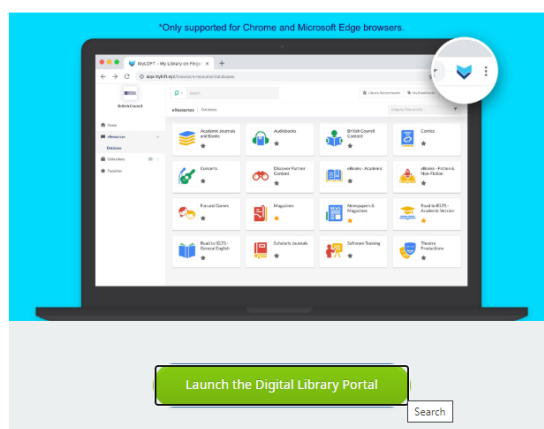

- After setting the password, you can log in through <https://library.britishcouncil.org/cgi-bin/koha/opac-user.pl>. Enter the username, the password (don't forget to solve the captcha!).

Membership No/ User ID

Password

Forgot your password?

✓
I'm not a robot

reCAPTCHA
Privacy - Terms

Login

- When you log in, the dashboard page will be the first thing you'll see. You will be able to change your personal details (email, name, address...) and your password. You'll also find links to the different platforms hosting each kind of media.

Dashboard
Personal details
Change password
Logout

Welcome to the British Council Digital Library. You now have access to a wide range of content that you can read, listen to, watch, and even learn from.

Click on the link below to launch the Digital Library desktop portal (**please accept the request for adding a browser extension and remember to use the password you created earlier in the email from MyLOFT**).

You can also access all the Digital Library resources from your mobile devices by downloading the MyLoft app.