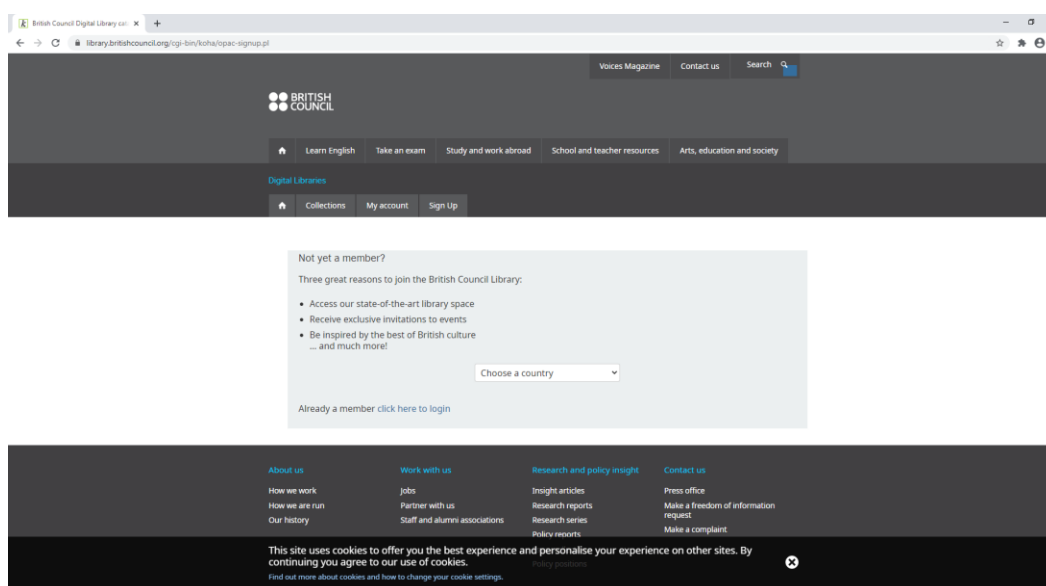

If you'd like to access from your mobile phone, please install **MyLoft** and **PocketBook** apps (available both for Android and iOS devices).

- First step to join us is to **fill in the [British Council's sign up form](#)** . This is the page you should see.