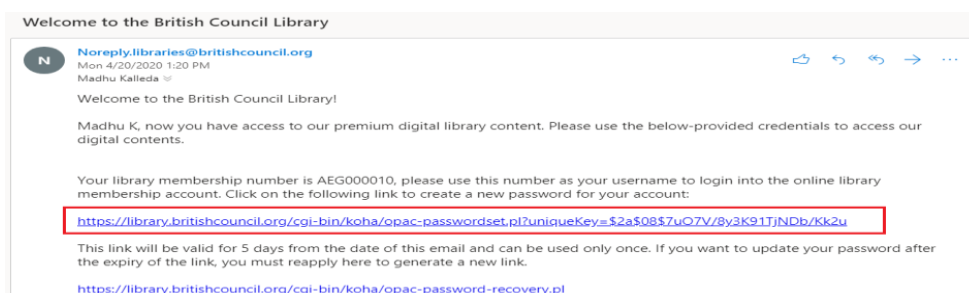

- Once registered, an email will be sent to the email address you provided. This email is for you to set a safe password to access the digital library.